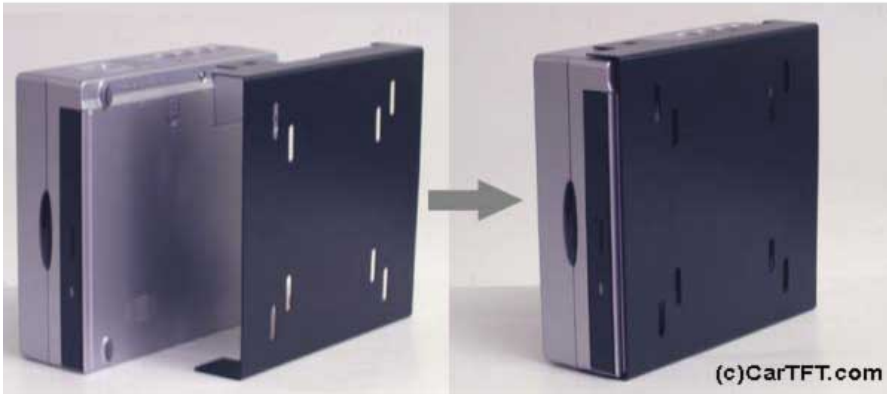

99.00 EUR  
incl. 19% VAT, plus [shipping](#)

- Enables you to mount the Barebone on the backside of LCD Displays
- Ideal for car mounting , too !